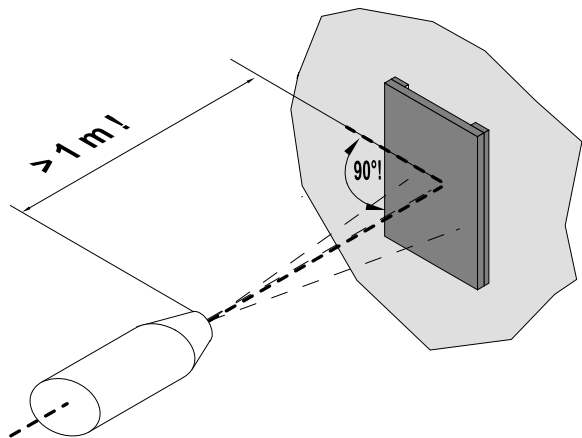

1

2

ELCAZMAM\_001

ELCAZMAF\_003

Lenze Drive Systems GmbH  
Hans-Lenze-Straße 1  
D-31855 Aerzen  
Germany

 +49 (0) 51 54 82-0

 Service 00 80 00 24 4 68 77 (24 h helpline)

 Service +49 (0) 51 54 82-1112